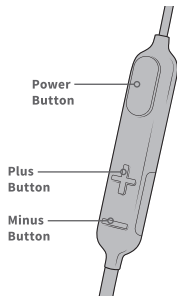

### Control Hub Button Functions

The control hub on your Altigo Wireless In-Ear Headphones houses all of your call and music controls.

#### Power button

Quick press – Play/Pause/Answer call/End call  
Medium press – Voice control (Siri and Android)  
Long press – Power on/Power off/Deny call

#### Plus Button

Quick press – Volume up  
Long Press – Track next song

#### Minus Button

Quick press – Volume down  
Long press – Track previous song